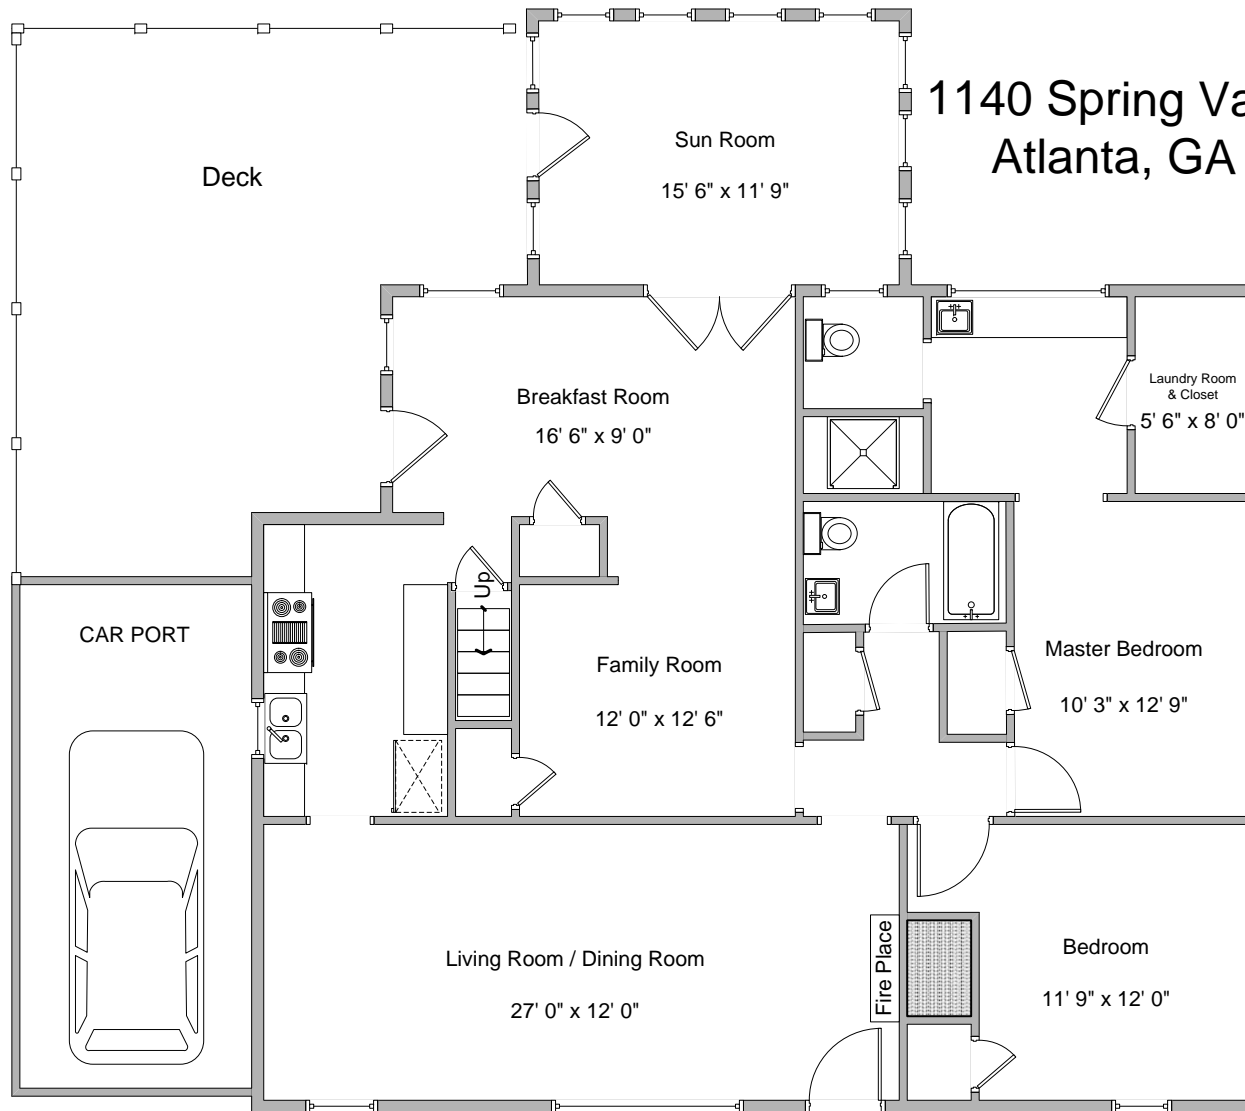

1140 Spring Valley Lane
Atlanta, GA 30306

Alan Hanratty
Re/Max Metro Atlanta Cityside
1189 S. Ponce de Leon Avenue
Atlanta, GA 30306
404.876.0000
Alan@AlanHanratty.com

All dimensions are approximate
Copyright © 2012 Alanhanratty.com