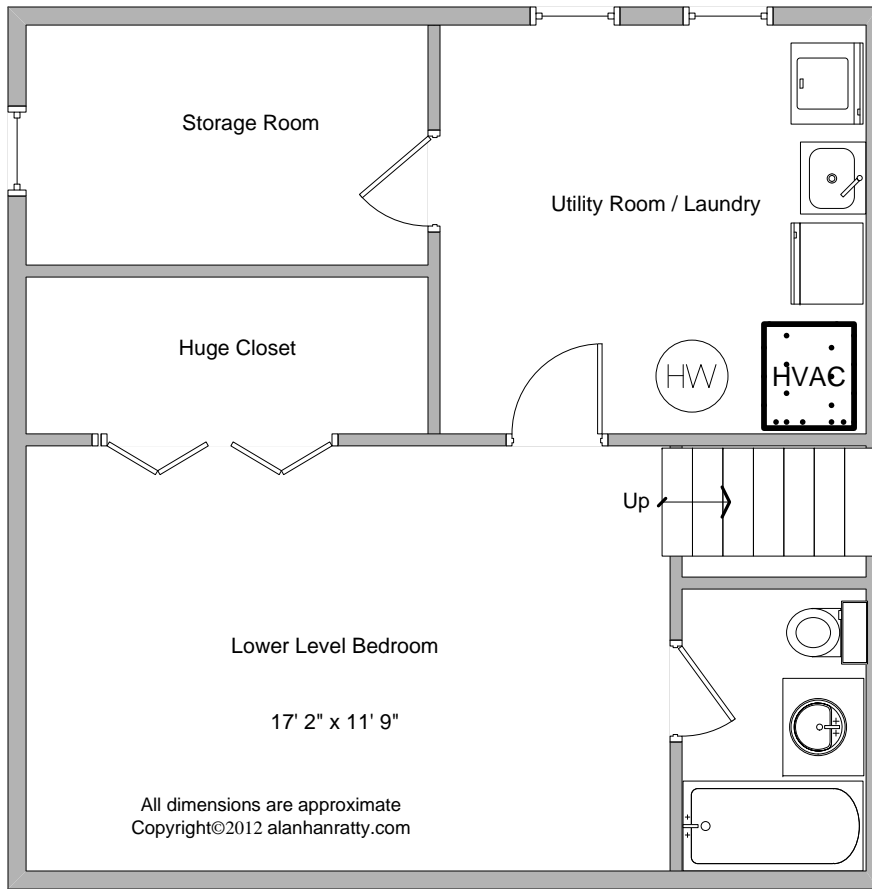

All dimensions are approximate
Copyright©2012 alanhanratty.com

Level 1. Lower Bedroom Level & Utility Area / Storage